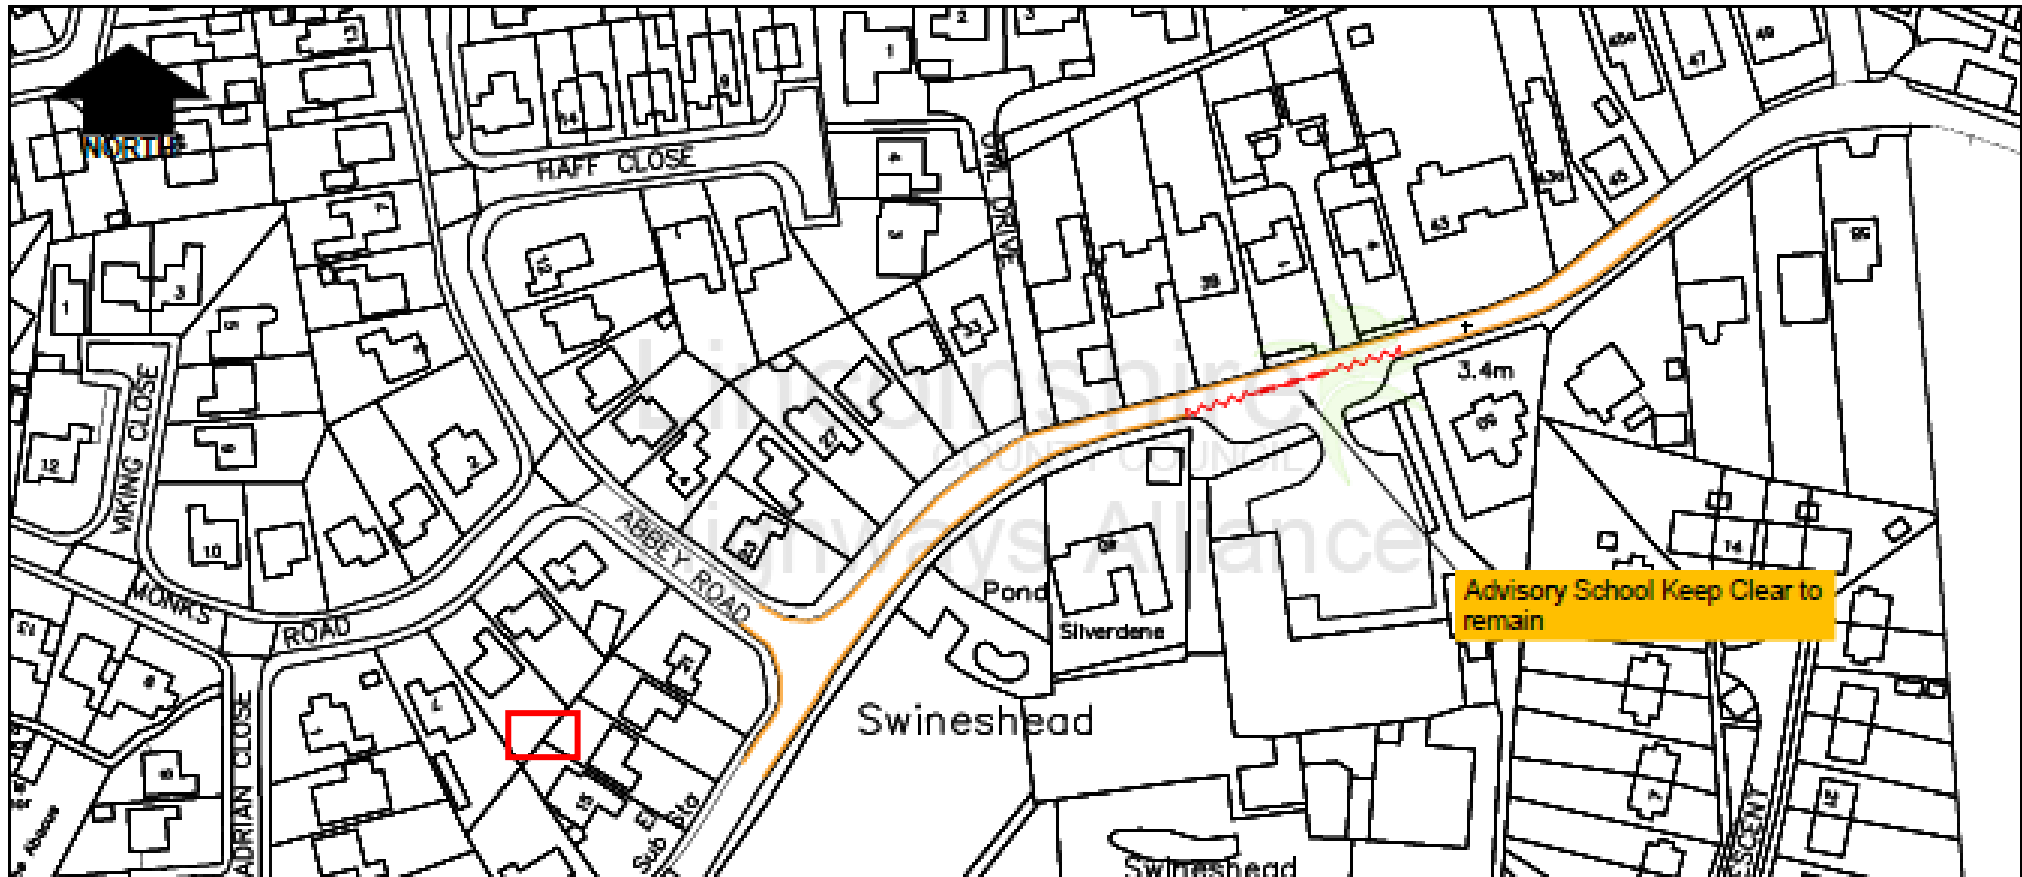

APPENDIX B: Swineshead, Abbey Road – proposed waiting restrictions

© Crown copyright and database rights 2020
Ordnance Survey 100025370

Key

— Proposed "No Waiting Mon to Fri 8am to 9.30am & 2.30pm to 4.00pm"